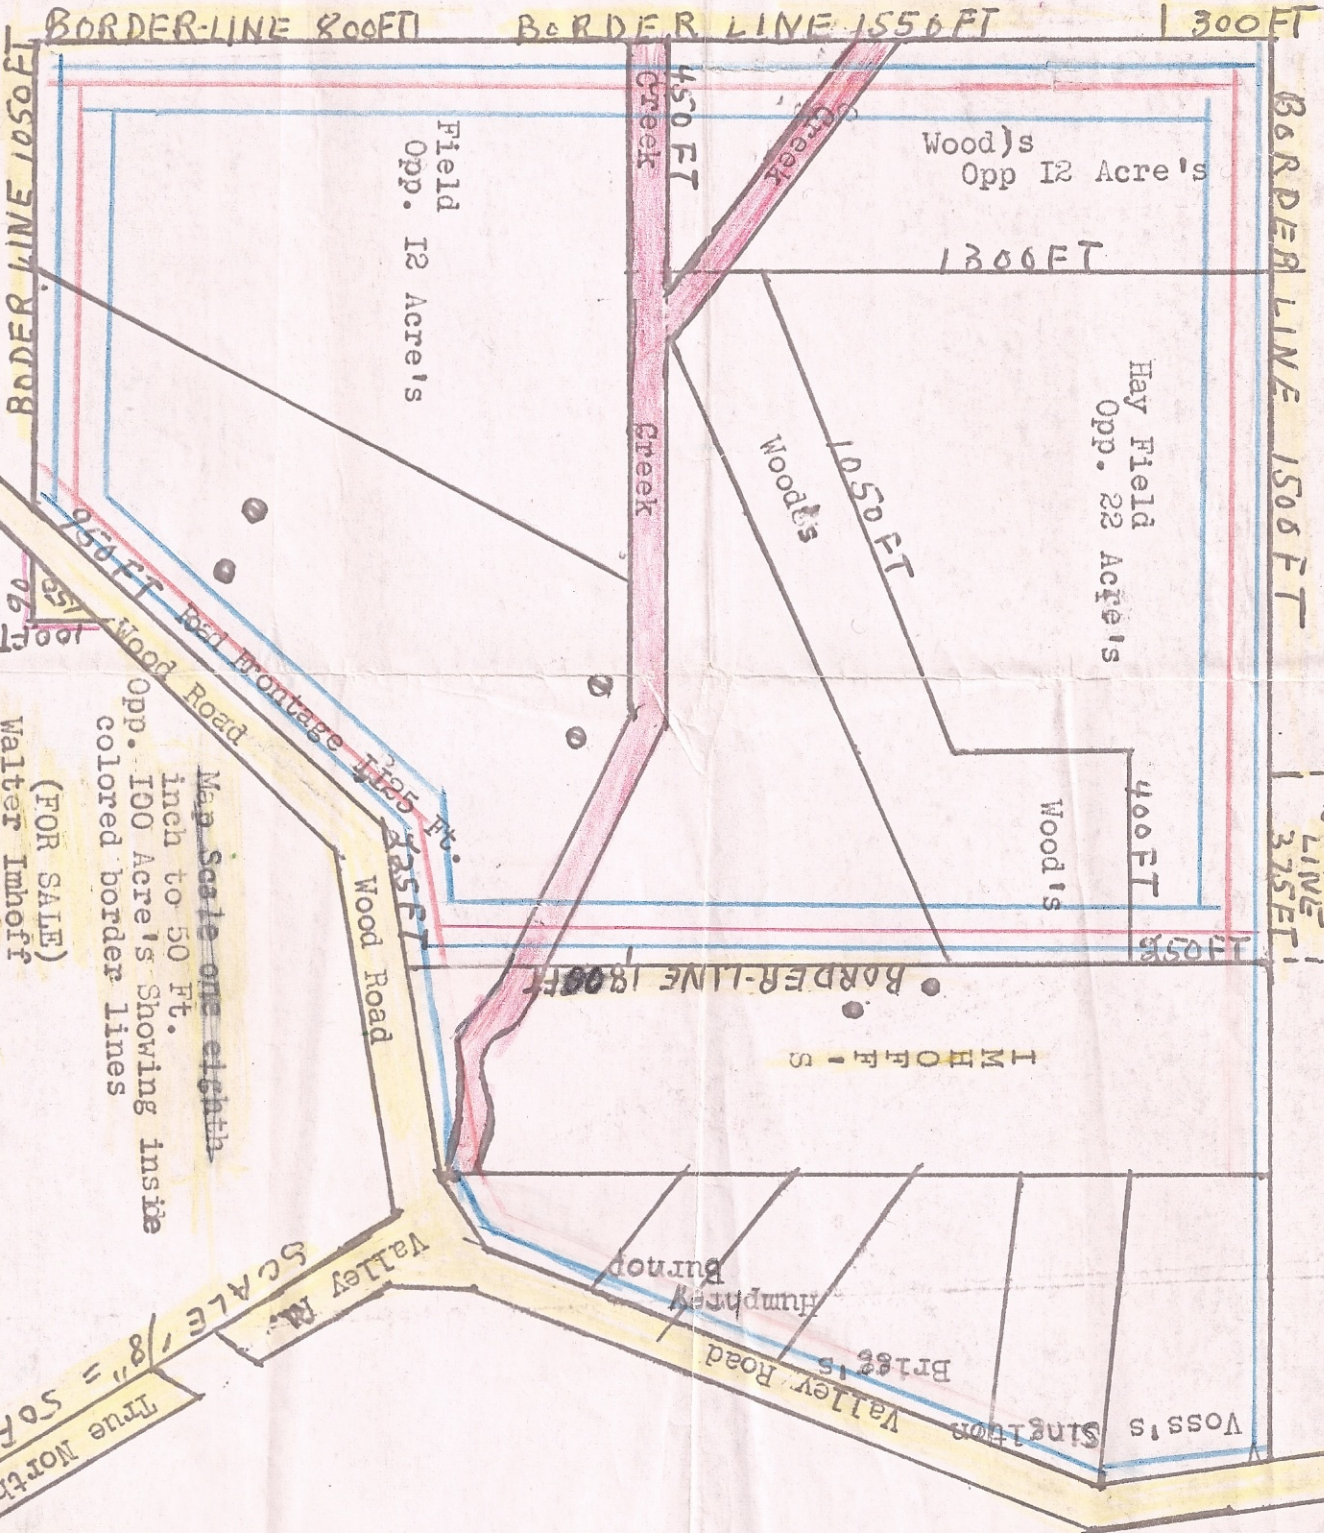

Gentiles

Hidden Valley  
Golf Coarse

Benson's

Jay's

Map Scale one eighth  
 Inch to 50 Ft.  
 Opp. 100 Acre's Showing inside  
 colored border lines  
 (FOR SALE)  
 Walter Imhoff  
 Wood Road  
 Whitesboro N.Y. RE-65172

Valley N.  
 SCALE 1/8" = 50 FT  
 True North